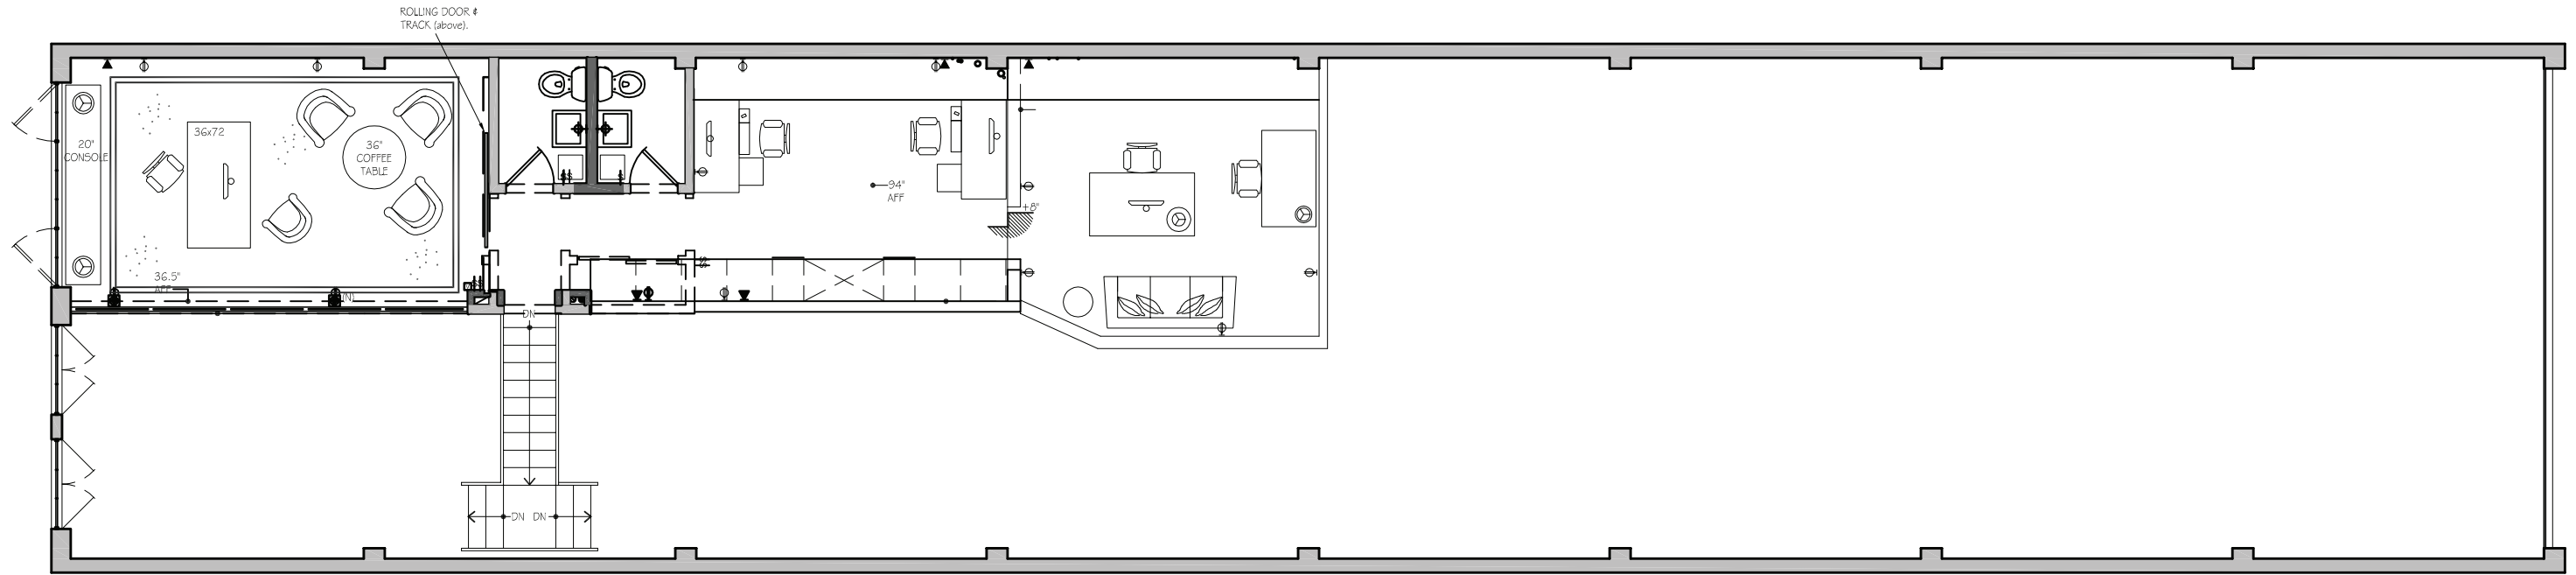

EXISTING SPACE FLOORPLANS

MEZZANINE - 8'-0" CEILINGS

GROUND FLOOR - 17'-0" CEILINGS

SCALE 1/8" = 1'-0"
 VERSION 1.0
 10/09

EVENT SPACE FLOORPLANS

MEZZANINE - 8'-0" CEILINGS

GROUND FLOOR - 17'-0" CEILINGS

SCALE 1/8" = 1'-0"
 VERSION 1.0
 10/09