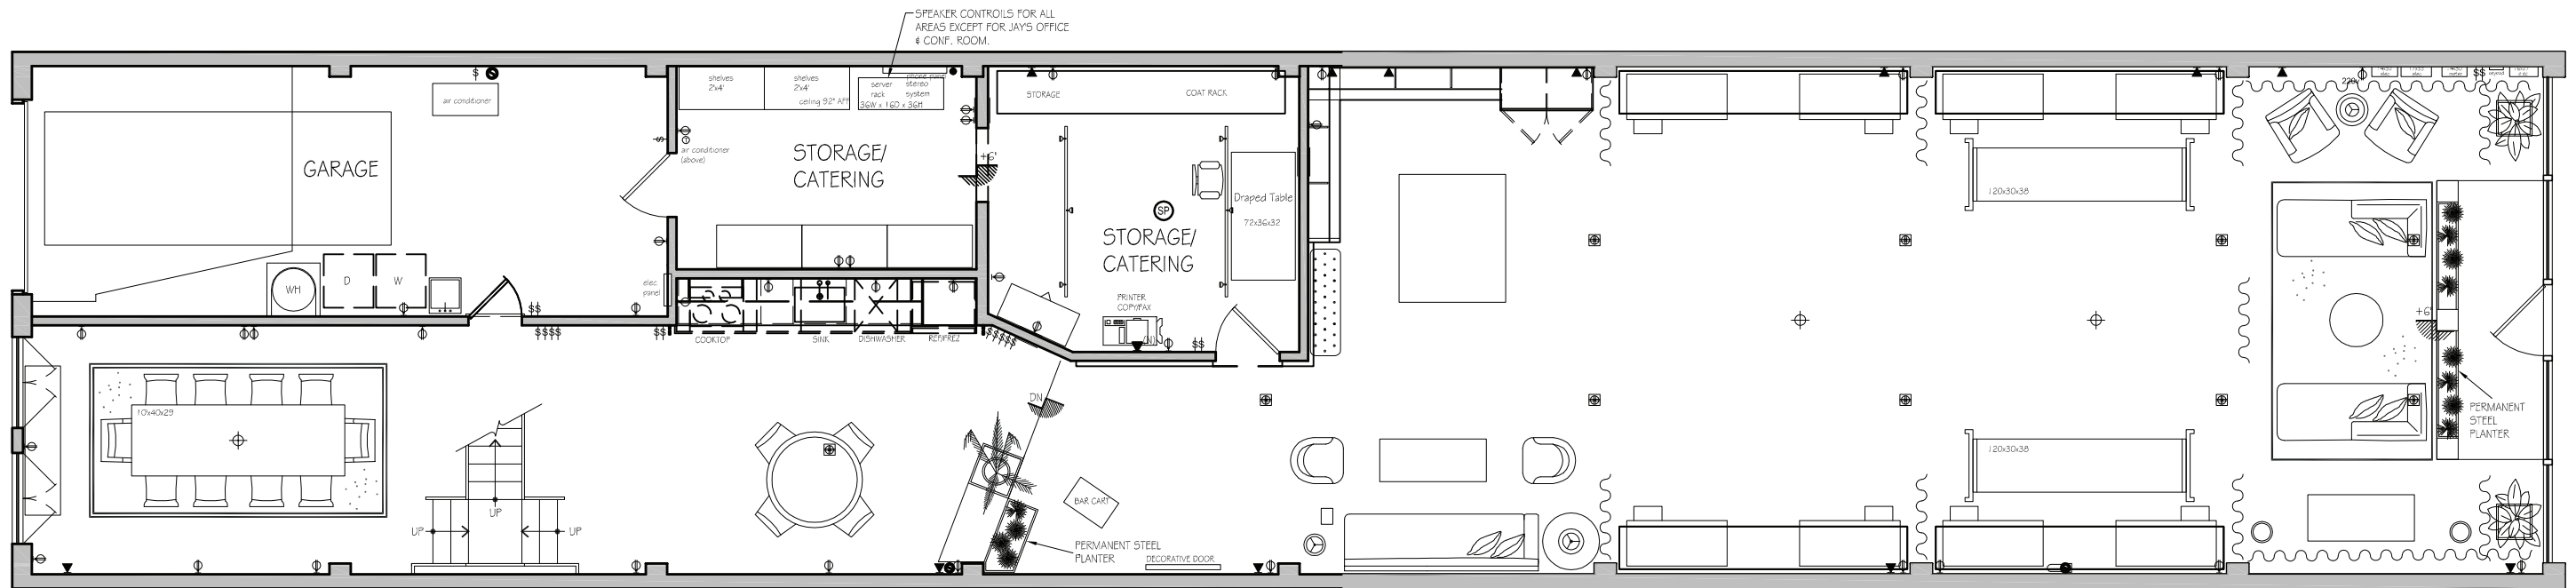

EXISTING SPACE FLOORPLANS

MEZZANINE - 8'-0" CEILINGS

GROUND FLOOR - 17'-0" CEILINGS

SCALE 1/8" = 1'-0"
 VERSION 1.0
 10/09

EVENT SPACE FLOORPLANS

MEZZANINE - 8'-0" CEILINGS

GROUND FLOOR - 17'-0" CEILINGS

SCALE 1/8" = 1'-0"
 VERSION 1.0
 10/09