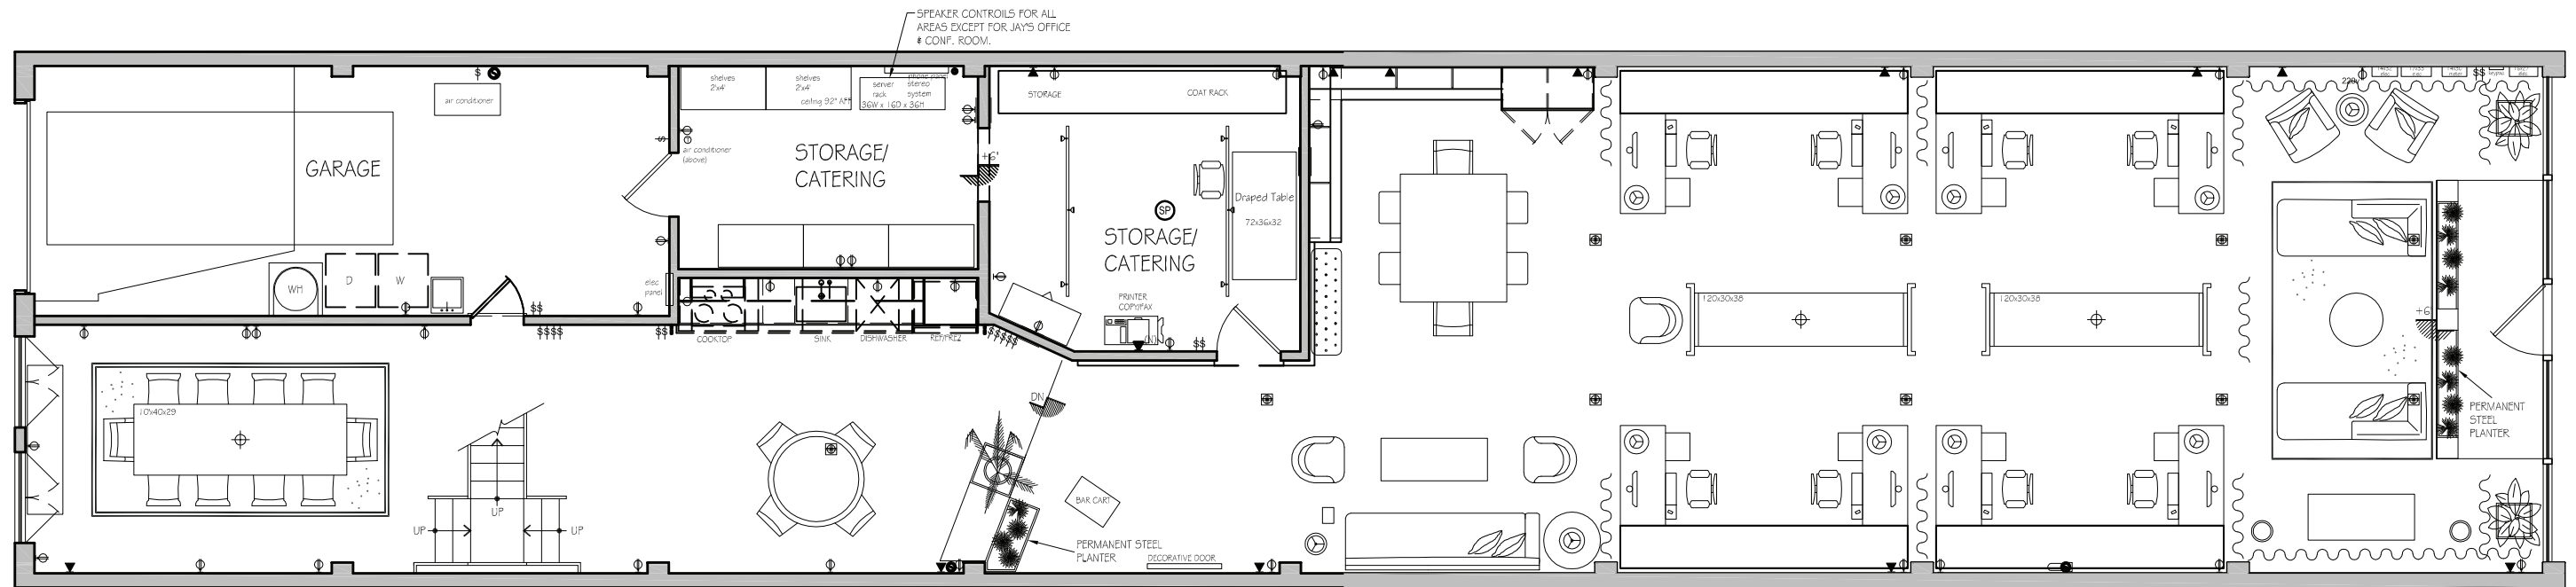

EXISTING SPACE FLOORPLANS

MEZZANINE - 8'-0" CEILINGS

GROUND FLOOR - 17'-0" CEILINGS

SCALE 1/8" = 1'-0"
 VERSION 1.0
 10/09

EVENT SPACE FLOORPLANS

MEZZANINE - 8'-0" CEILINGS

GROUND FLOOR - 17'-0" CEILINGS

SCALE 1/8" = 1'-0"
 VERSION 1.0
 10/09