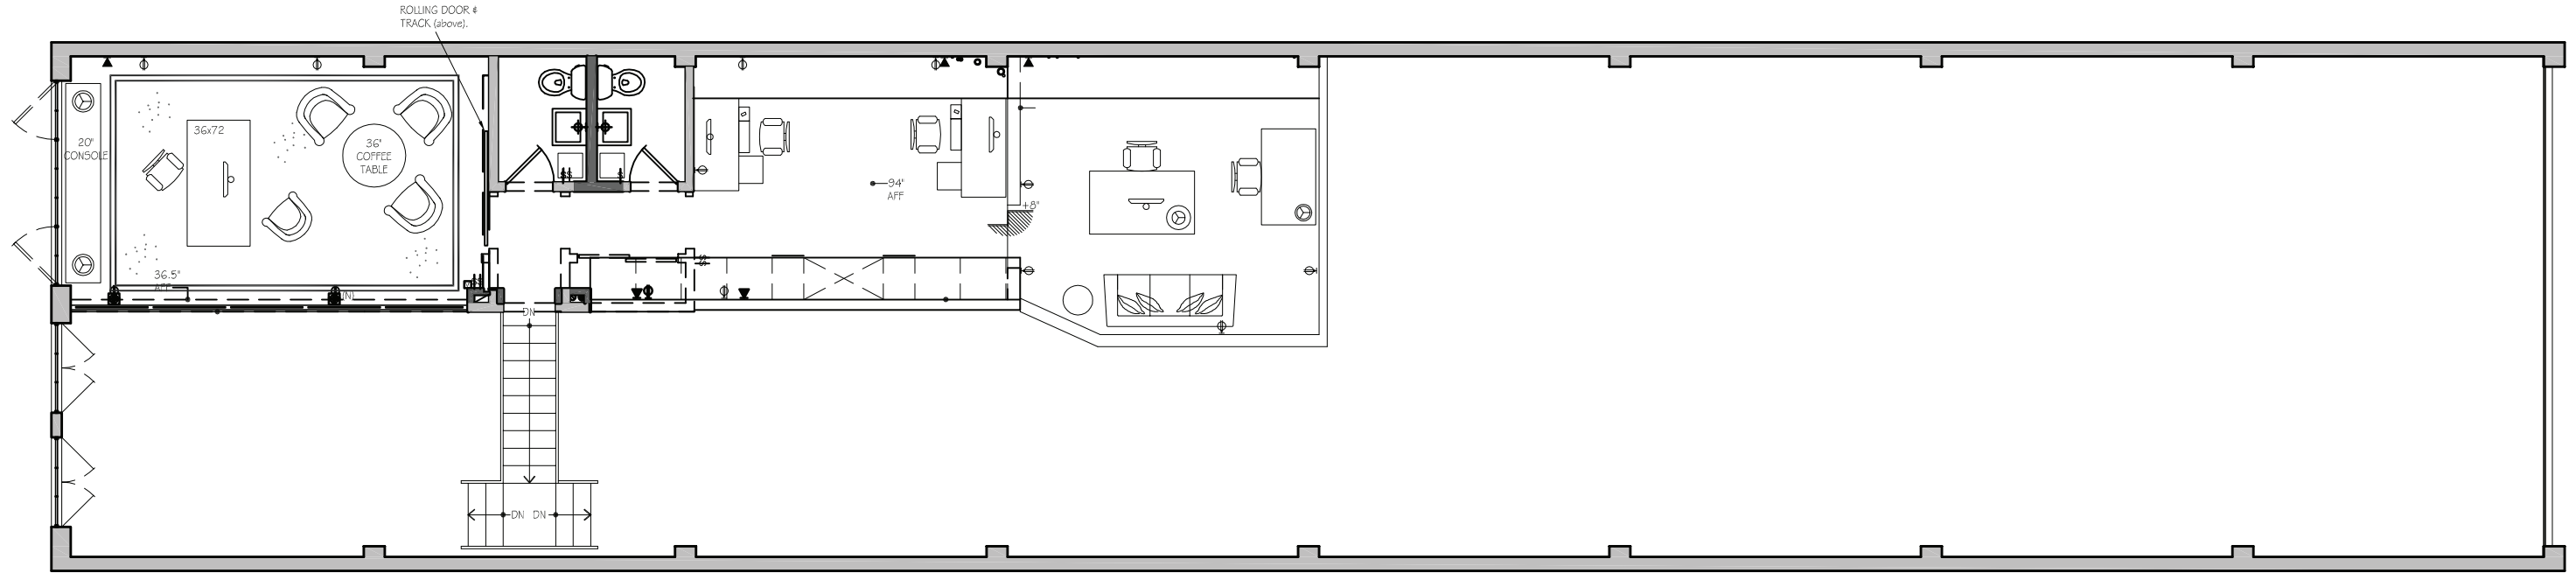

EXISTING SPACE FLOORPLANS

MEZZANINE - 8'-0" CEILINGS

GROUND FLOOR - 17'-0" CEILINGS

SCALE 1/8" = 1'-0"
 VERSION 1.0
 10/09

EVENT SPACE FLOORPLANS

MEZZANINE - 8'-0" CEILINGS

GROUND FLOOR - 17'-0" CEILINGS

SCALE 1/8" = 1'-0"
 VERSION 1.0
 10/09